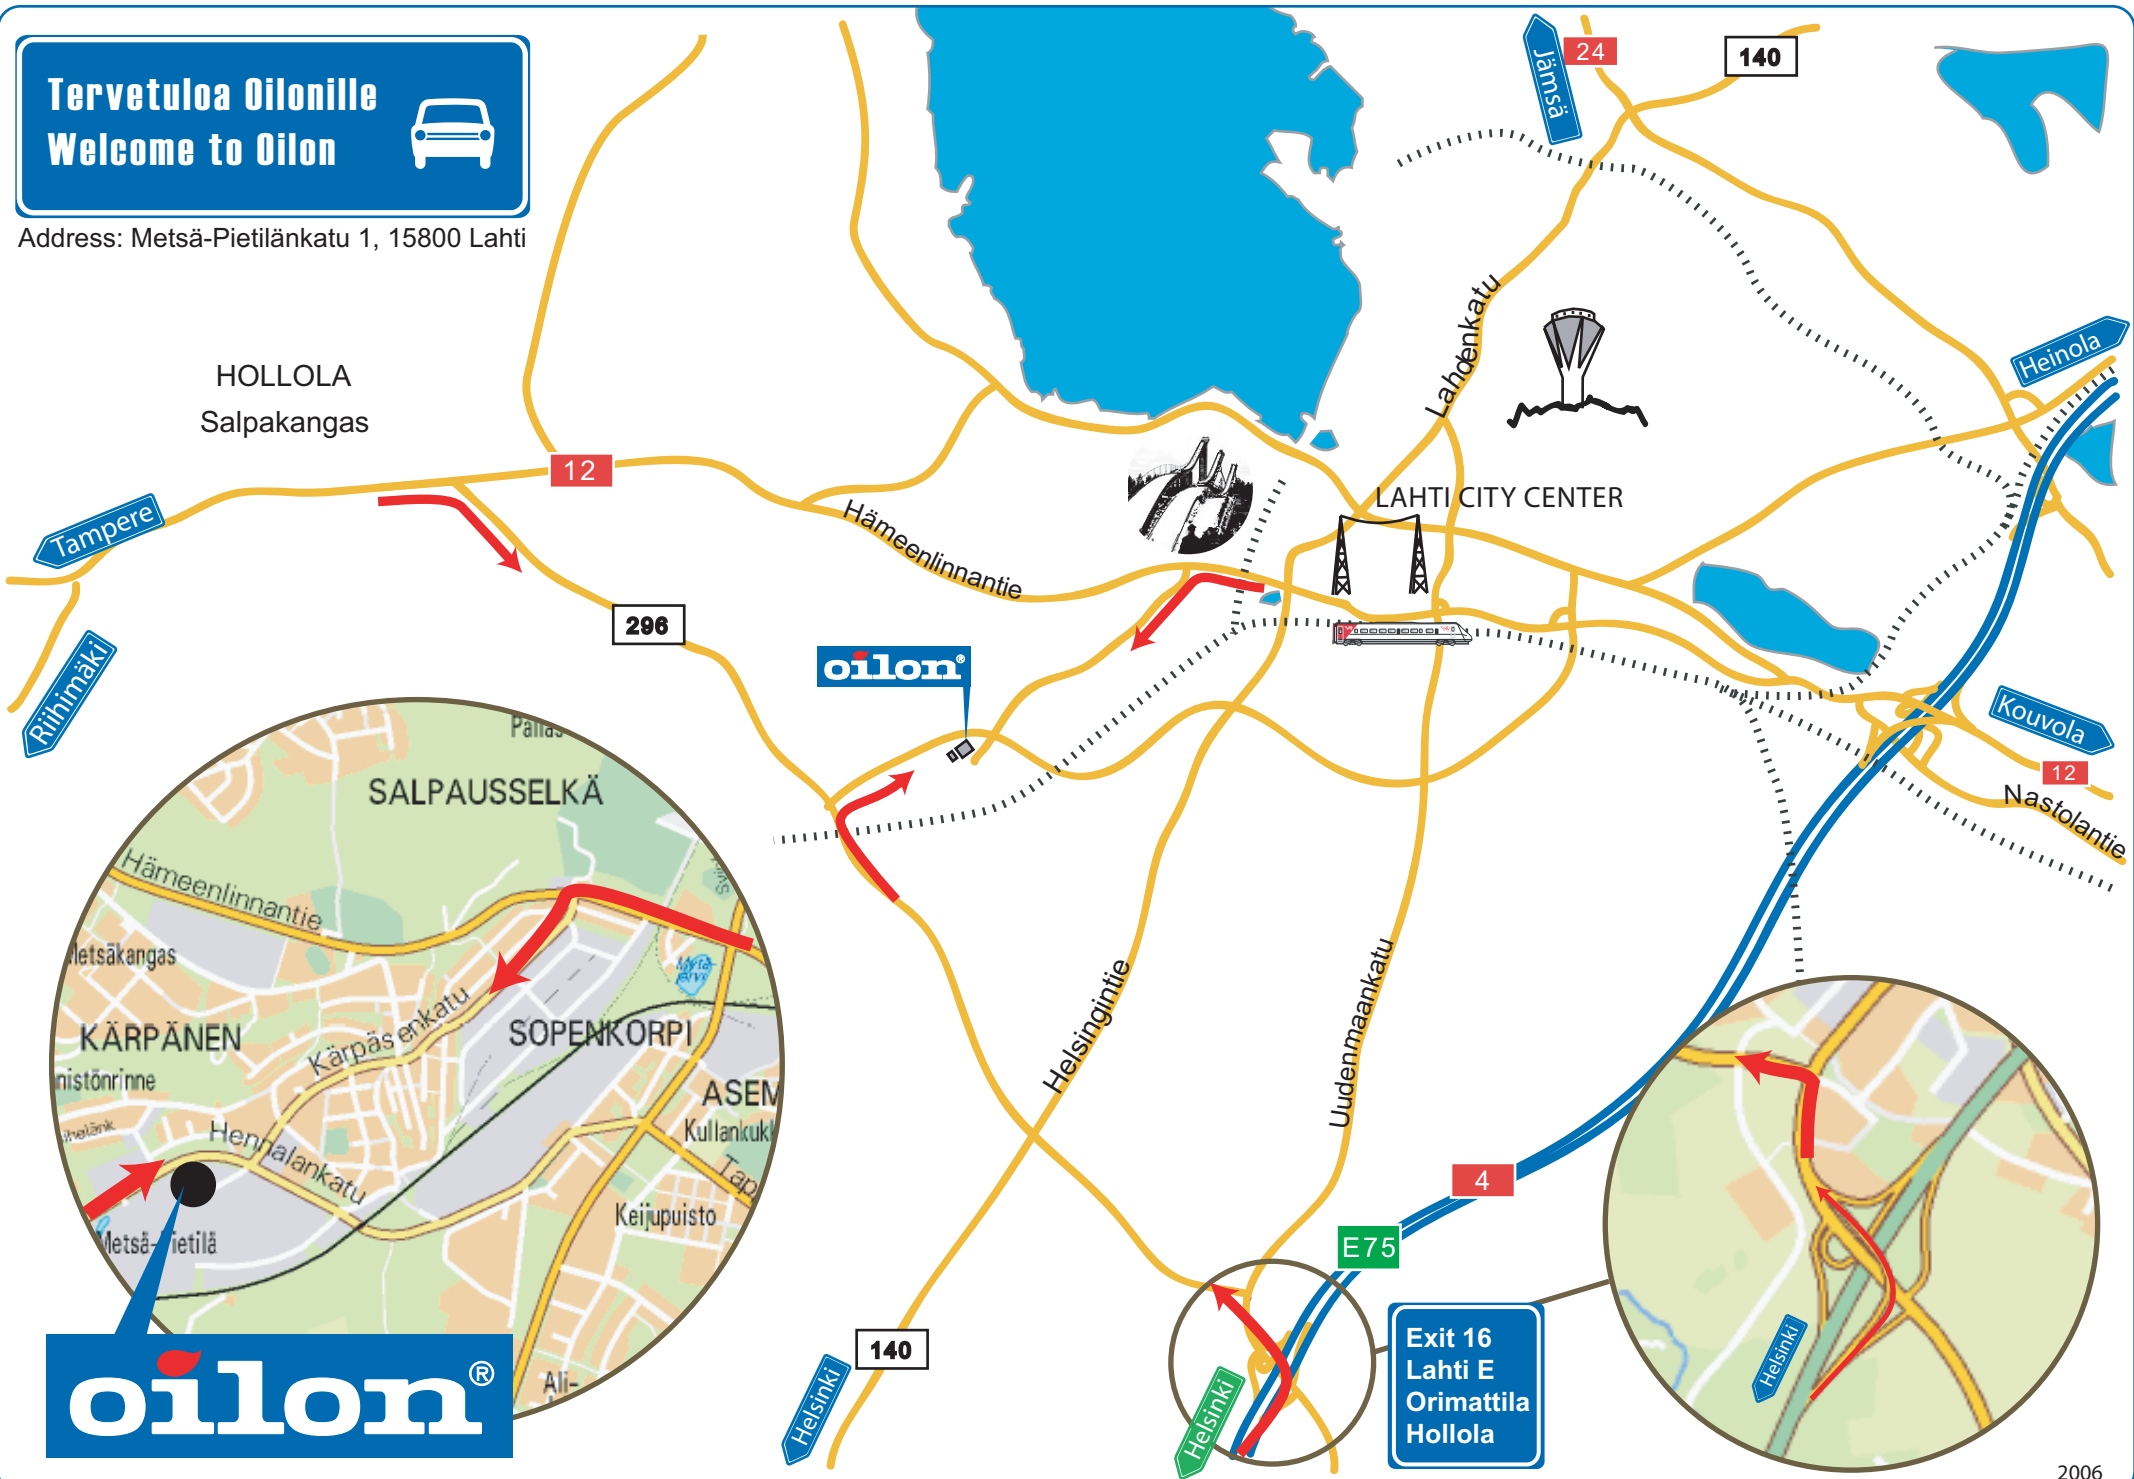

Tervetuloa Oilonille
Welcome to Oilon

Address: Metsä-Pietilänkatu 1, 15800 Lahti

HOLLOLA
Salpakangas

LAHTI CITY CENTER

oilon

Exit 16
Lahti E
Orimattila
Hollola

oilon[®]